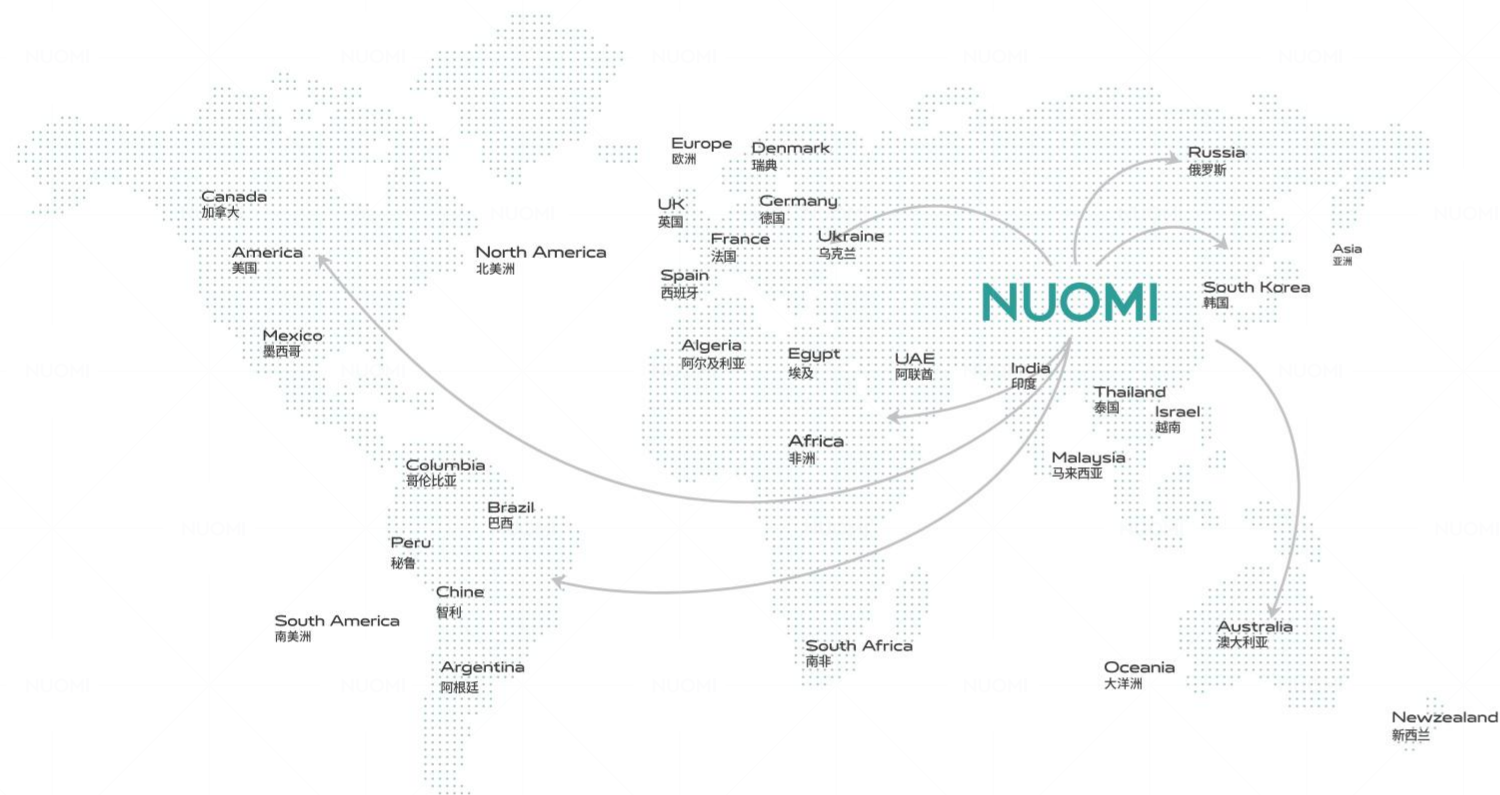

德国 TÜV 质量检测认证
Quality Testing Certification

瑞士 SGS 质量检测认证
Quality Testing Certification

SALES NETWORK – 诺米全球营销网络

是中国的诺米，更是世界的诺米。依托全球化的服务体系，诺米长期为数百个国内外知名橱柜品牌、家居品牌提供五金解决方案，产品畅销亚洲、欧洲、北美洲等全球 70 多个国家和地区，占有国际中高端市场一席之地。

NUOMI is not only a Chinese brand, but also a global brand. With a globalized service system, NUOMI has long provided hardware solutions for hundreds of international kitchen cabinet and home furnishing brands. Its products are sold in more than 70 countries and regions around the world, including Asia, Europe, and North America, and have a leading position in the international high-end market.

在中国地区，诺米与一线上市家居品牌建立战略合作，拥有的 200 多个销售服务网点遍布全国城市圈。

In China, NUOMI has established strategic partnerships with first-tier listed home furnishing brands, and its sales network includes more than 200 distributors and agents covering cities across the country.