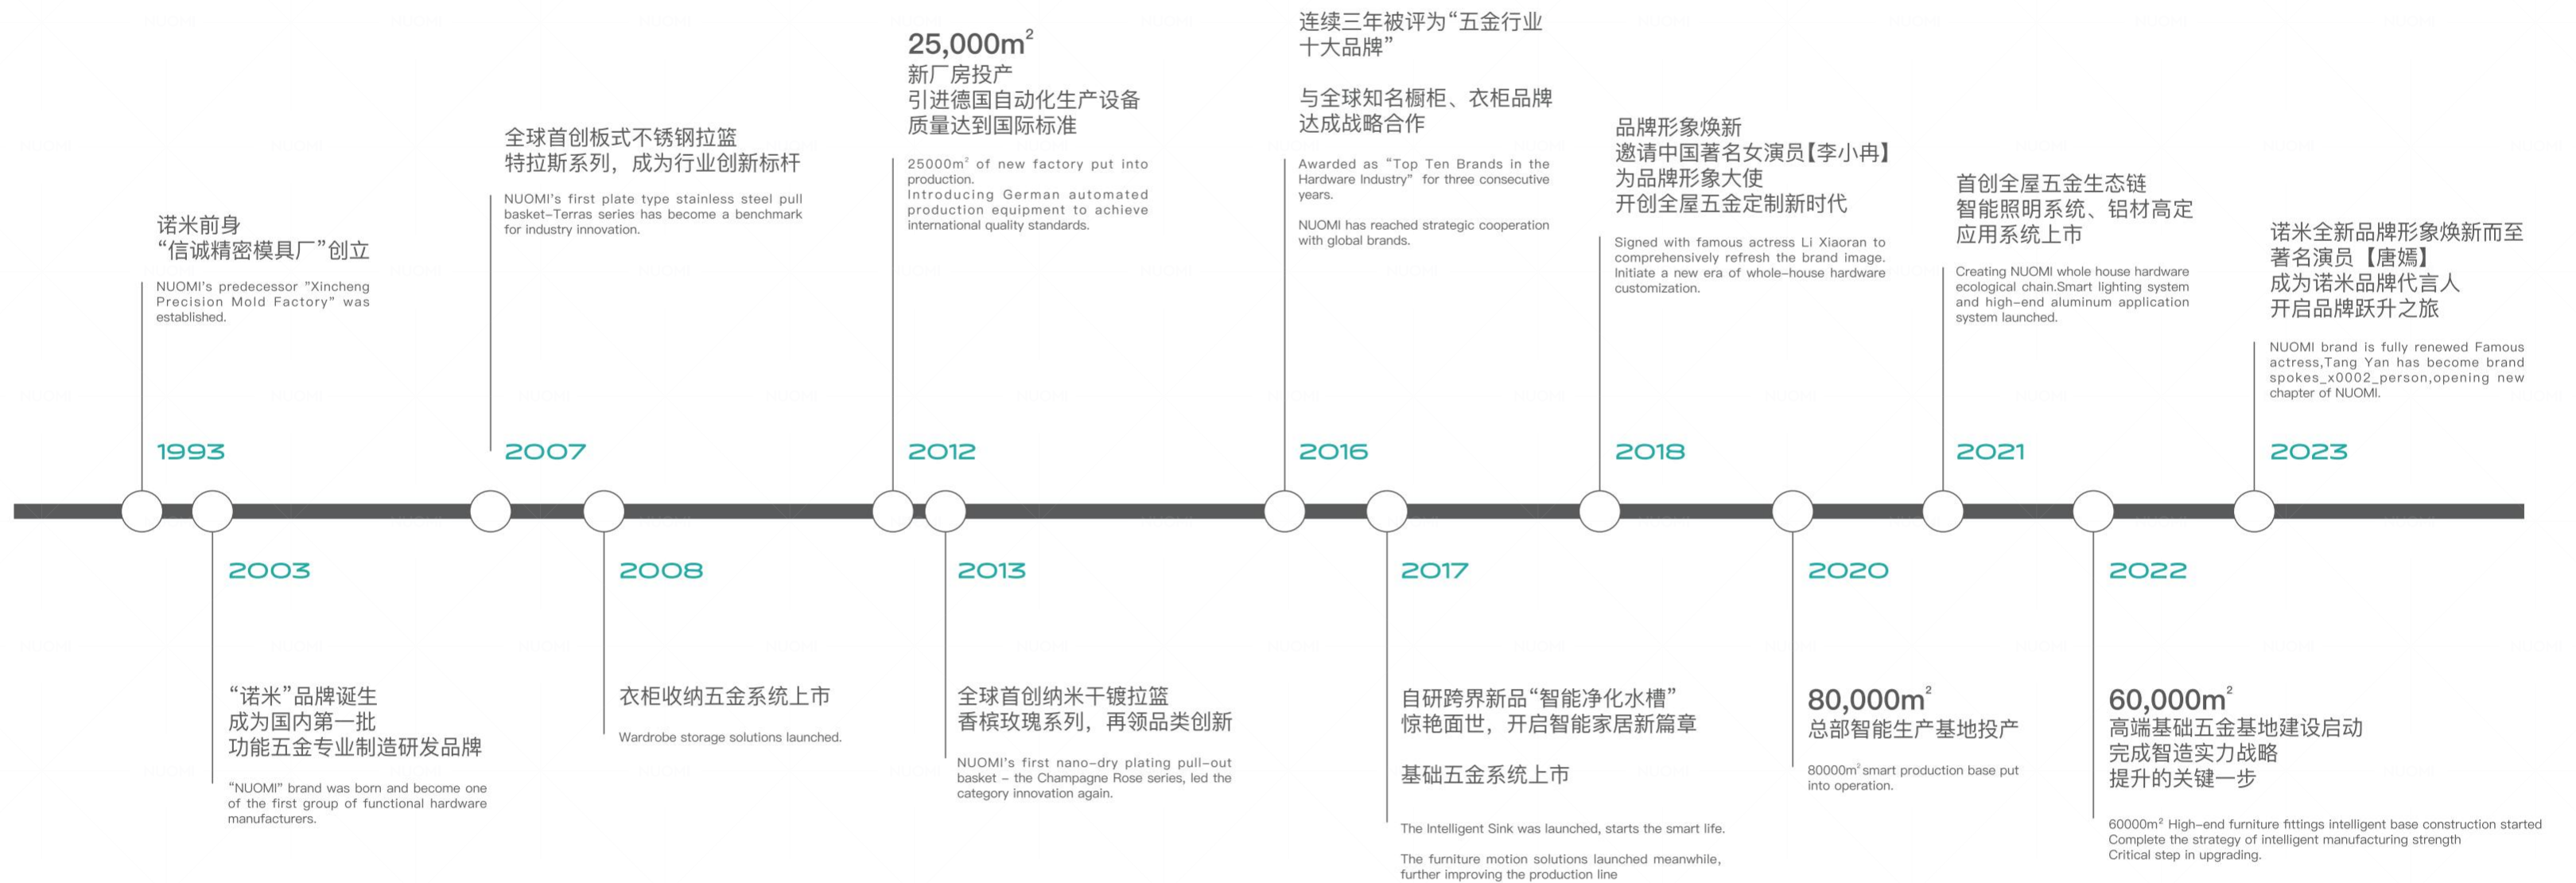

NUOMI MILESTONE - 诺米里程碑